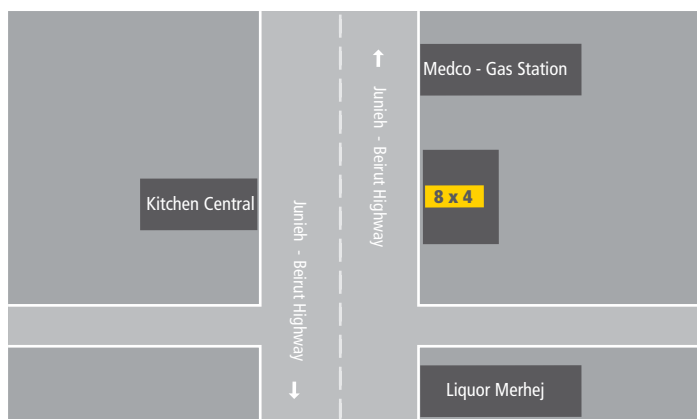

DIGITAL LARGE FORMAT

PIKASSO

LOCATION SHEET - Massoud Dora Highway

City / town	Jdeideh
Axis	Dora Highway
Location	Ets. Massoud Near Almaza
Direction	Towards Jounieh
Screen size	w: 8m x h: 4.27 m
Spot length	8 seconds
Loop duration	48 seconds
Number of ads	6 maximum