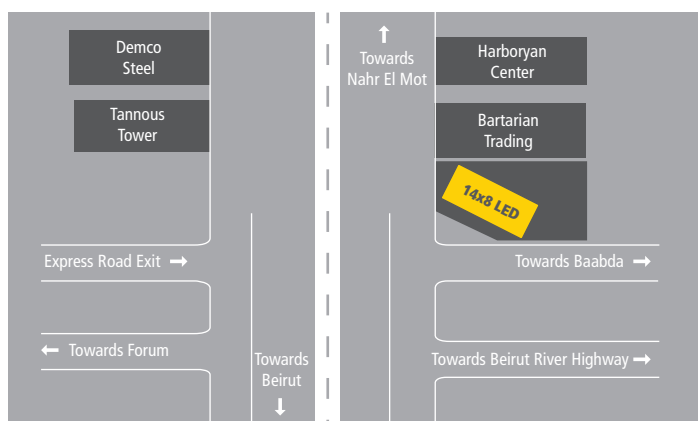

DIGITAL LARGE FORMAT

PIKASSO

TECHNICAL SHEET - Forum De Beyrouth

City / town	Beirut Metropolitan Area
Axis	Quarantaine Highway
Location	Facing Forum De Beyrouth
Direction	Towards Dora
Screen size	w: 14.4m x h: 8.32m
Spot length	8 seconds
Loop duration	48 seconds
Number of ads	6 maximum