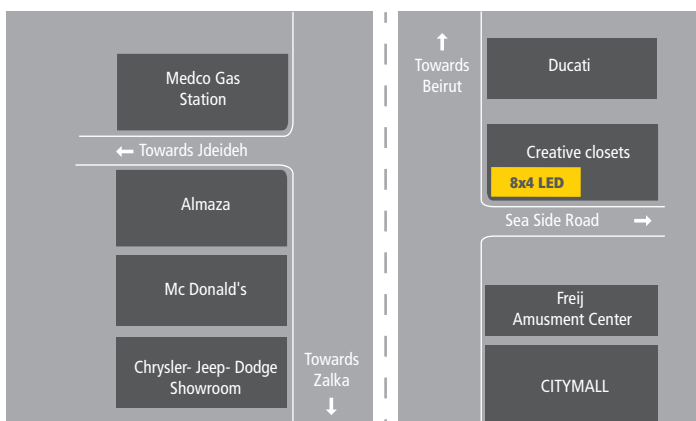

DIGITAL LARGE FORMAT

PIKASSO

LOCATION SHEET - Bardawil Dora Highway

City / town	Jdeideh
Axis	Dora Highway
Location	Bardawil
Direction	Towards Beirut
Screen size	w: 8m x h: 4m
Spot length	8 seconds
Loop duration	48 seconds
Number of ads	6 maximum